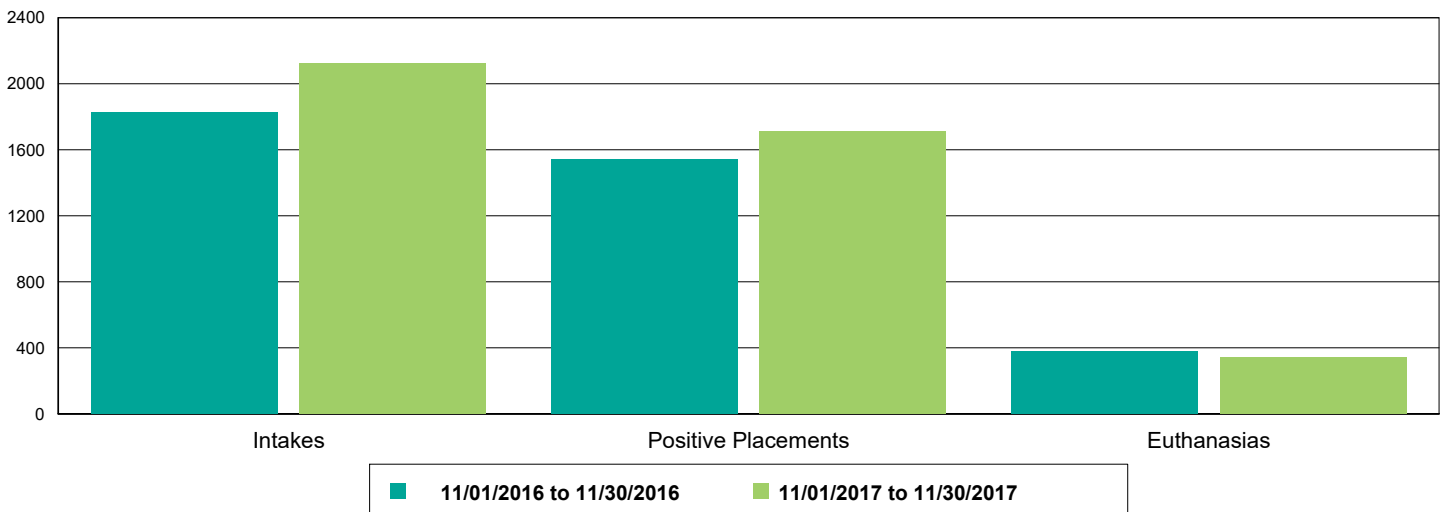

The Animal Foundation Dashboard

Current Inventory as of 12/10/2017 19:11

All Jurisdictions	925
Cats	198
BUNGALOWS	8
EAC	2
FOSTER	73
LIED	90
OFFSITE	8
TENT	17
Dogs	616
BUNGALOWS	359
EAC	6
FOSTER	45
LIED	174
OFFSITE	21
WVC	11
Others	111
BUNGALOWS	35
EAC	7
FOSTER	11
LIED	25
OFFSITE	18
TENT	15

The Animal Foundation Dashboard

Dog Intakes, Positive Placements, and Euthanasias

Cat Intakes, Positive Placements, and Euthanasias

Dogs And Cats Intakes, Positive Placements, and Euthanasias

The Animal Foundation Dashboard