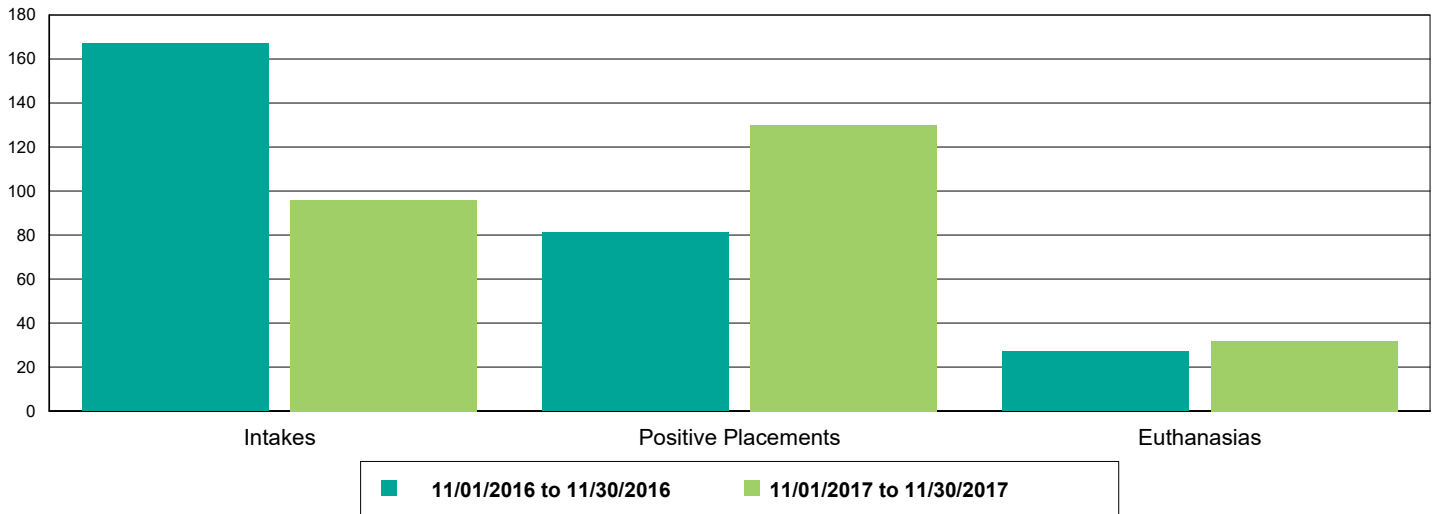

The Animal Foundation Dashboard

Other Intakes, Positive Placements, and Euthanasias