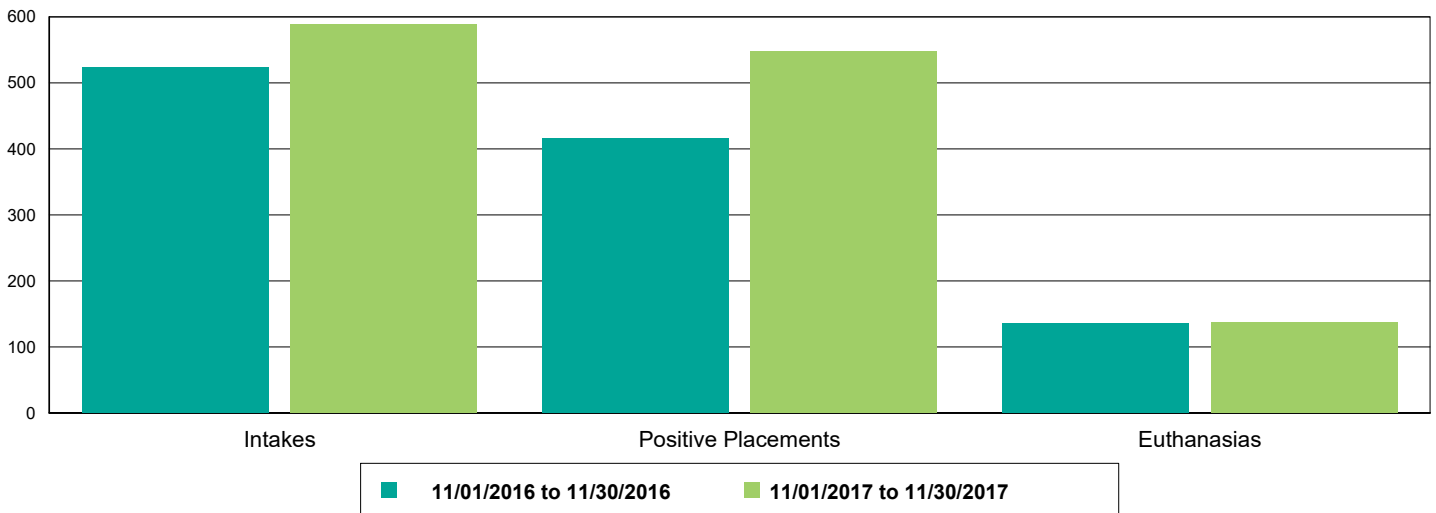

Cat Intakes, Positive Placements, and Euthanasias