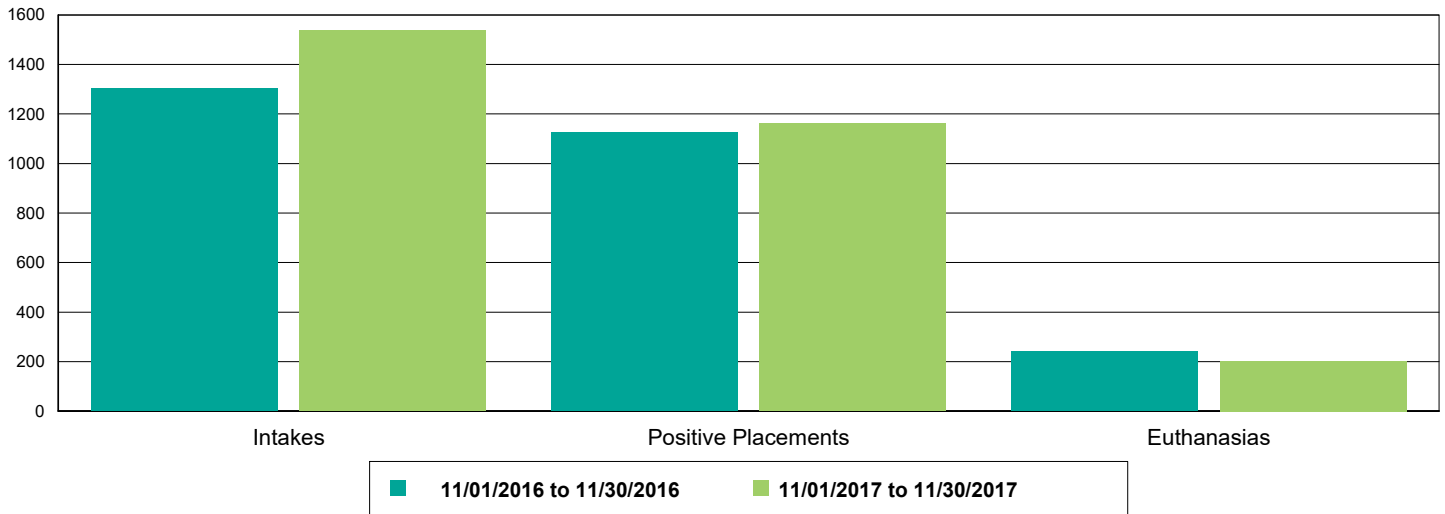

The Animal Foundation Dashboard

Dog Intakes, Positive Placements, and Euthanasias