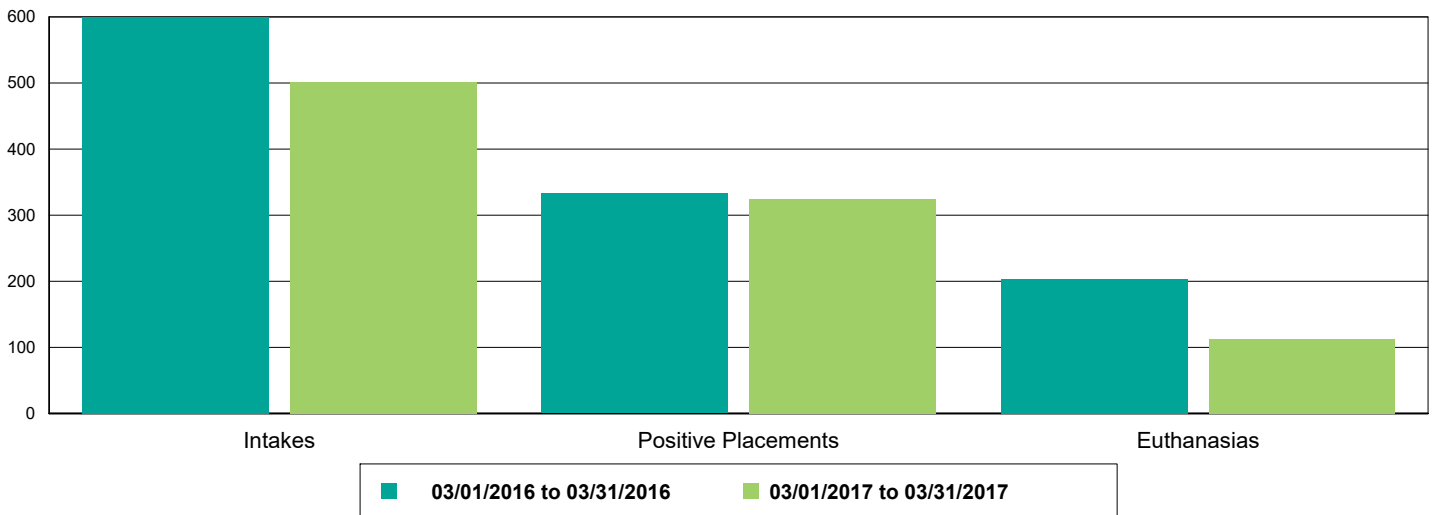

Cat Intakes, Positive Placements, and Euthanasias