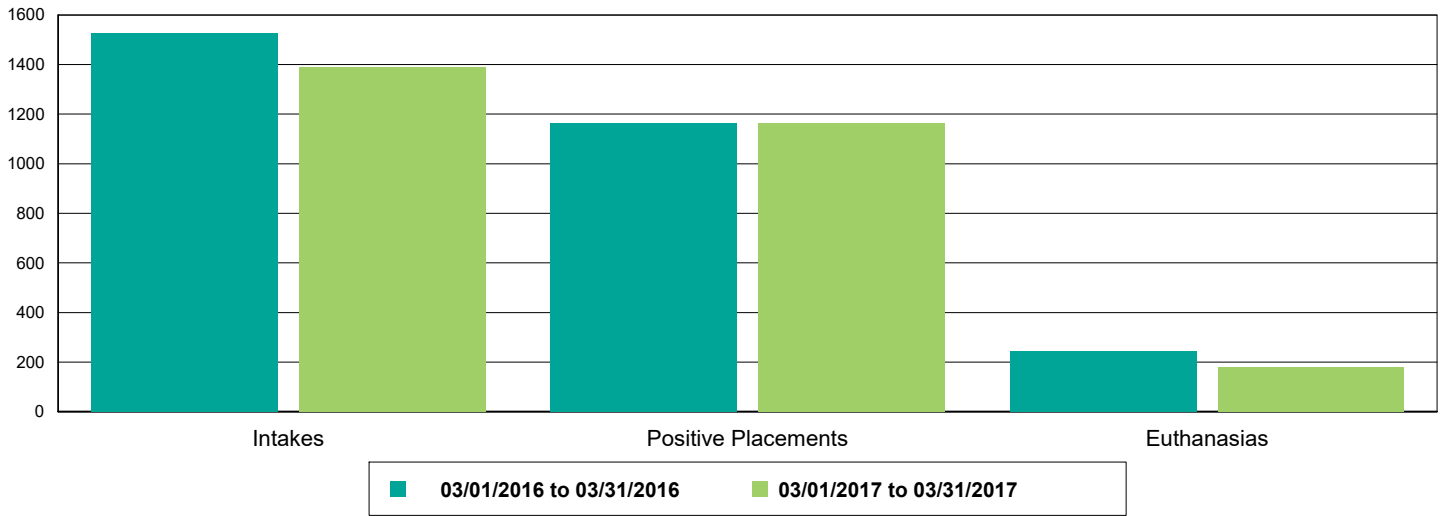

The Animal Foundation Dashboard

Dog Intakes, Positive Placements, and Euthanasias